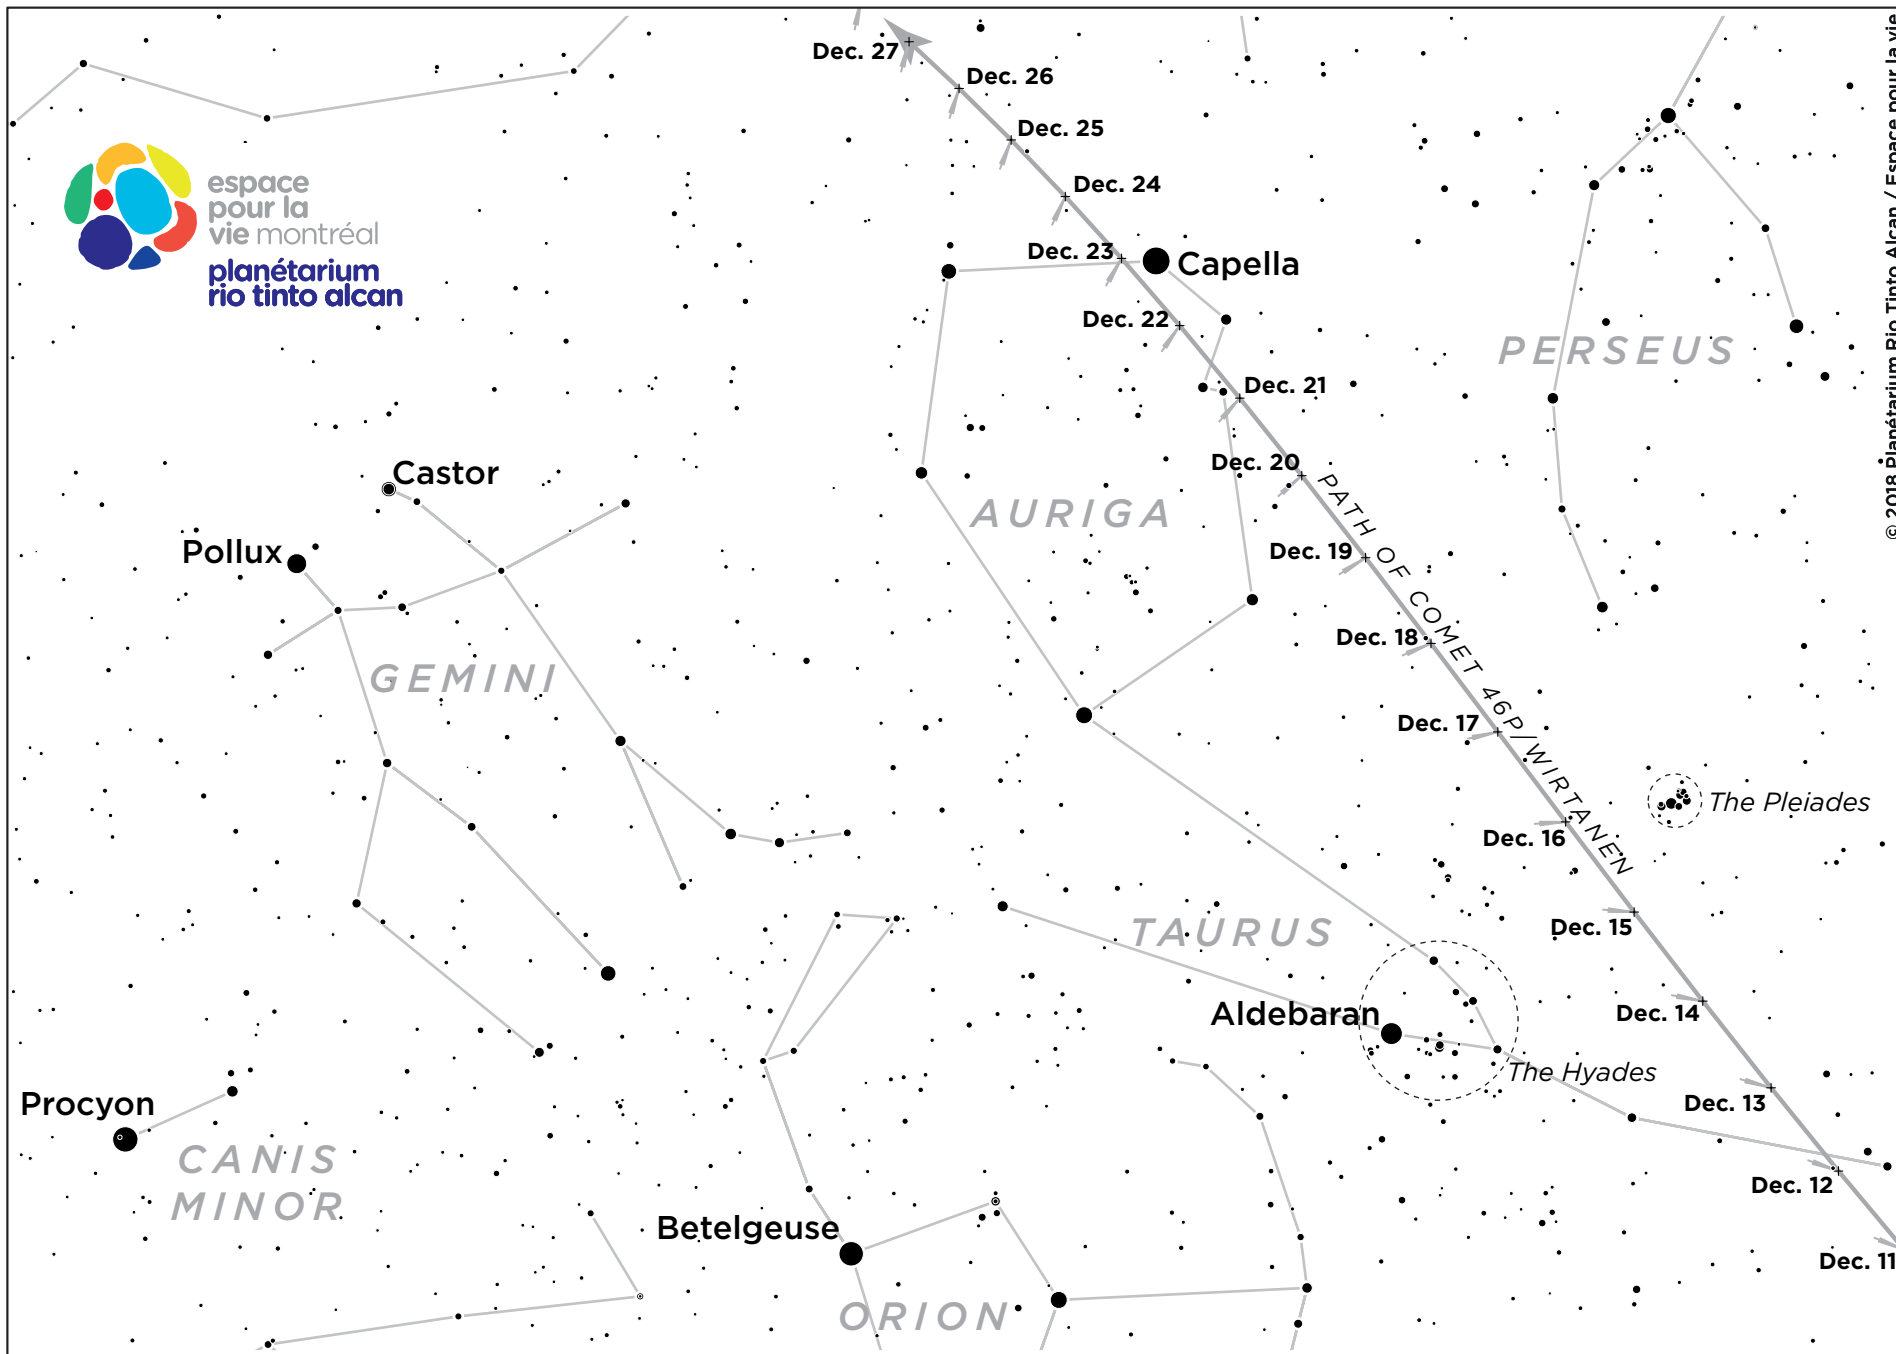

# Comet 46P/Wirtanen in December 2018

© 2018 Planétarium Rio Tinto Alcan / Espace pour la vie

**Notes :** Comet positions are shown for 7 p.m. (Eastern Standard Time) on dates indicated. The tail of the comet is represented in the correct orientation, but its actual length and visibility is dependent on numerous factors that are difficult to predict. The faintest stars shown are seventh magnitude.