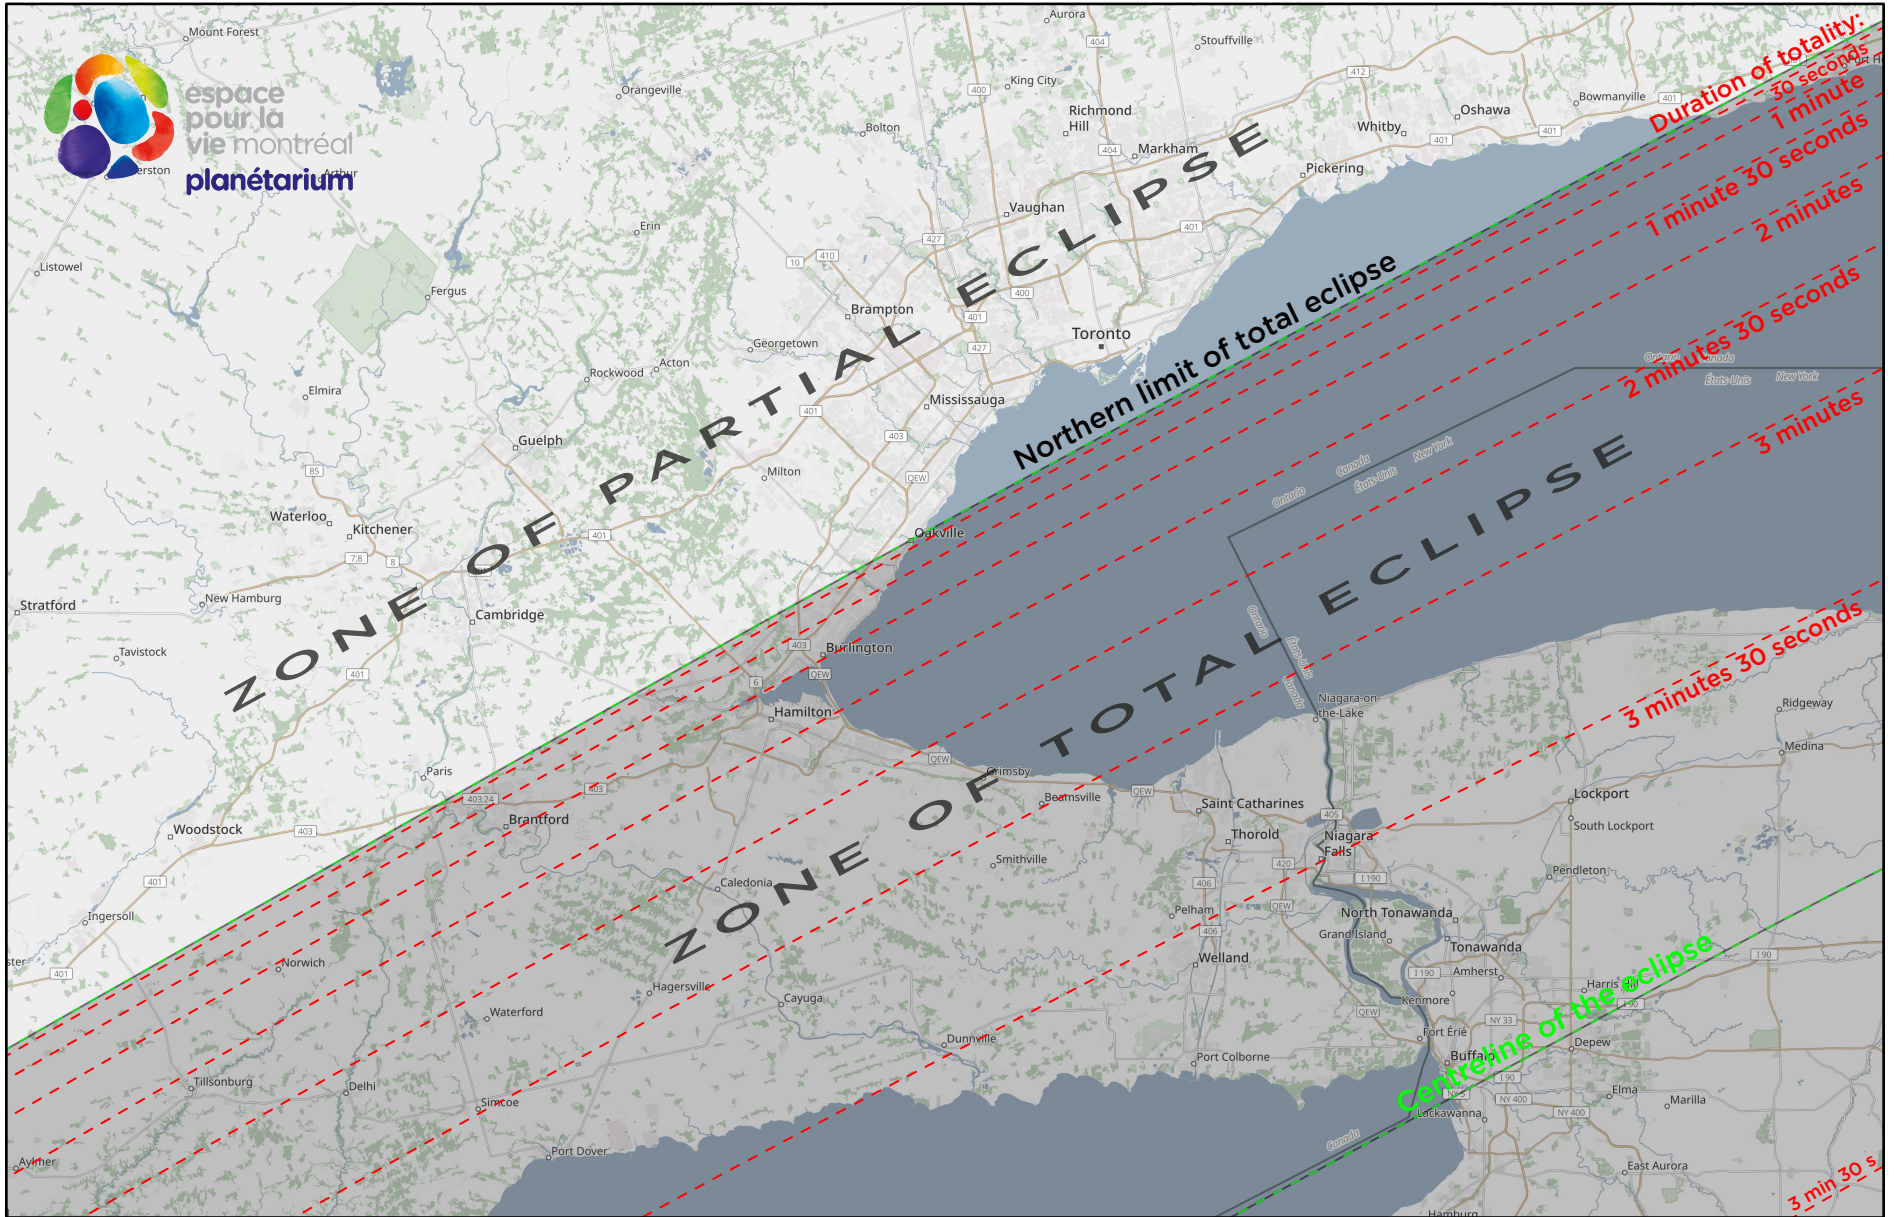

Total Solar Eclipse of April 8, 2024

Mercator projection; map background © OpenStreetMap contributors under ODBL - Tiles © Min. Aff. Étrangères.
Calculations and data: Planétarium de Montréal; elements of the eclipse: Espenak & Meus.