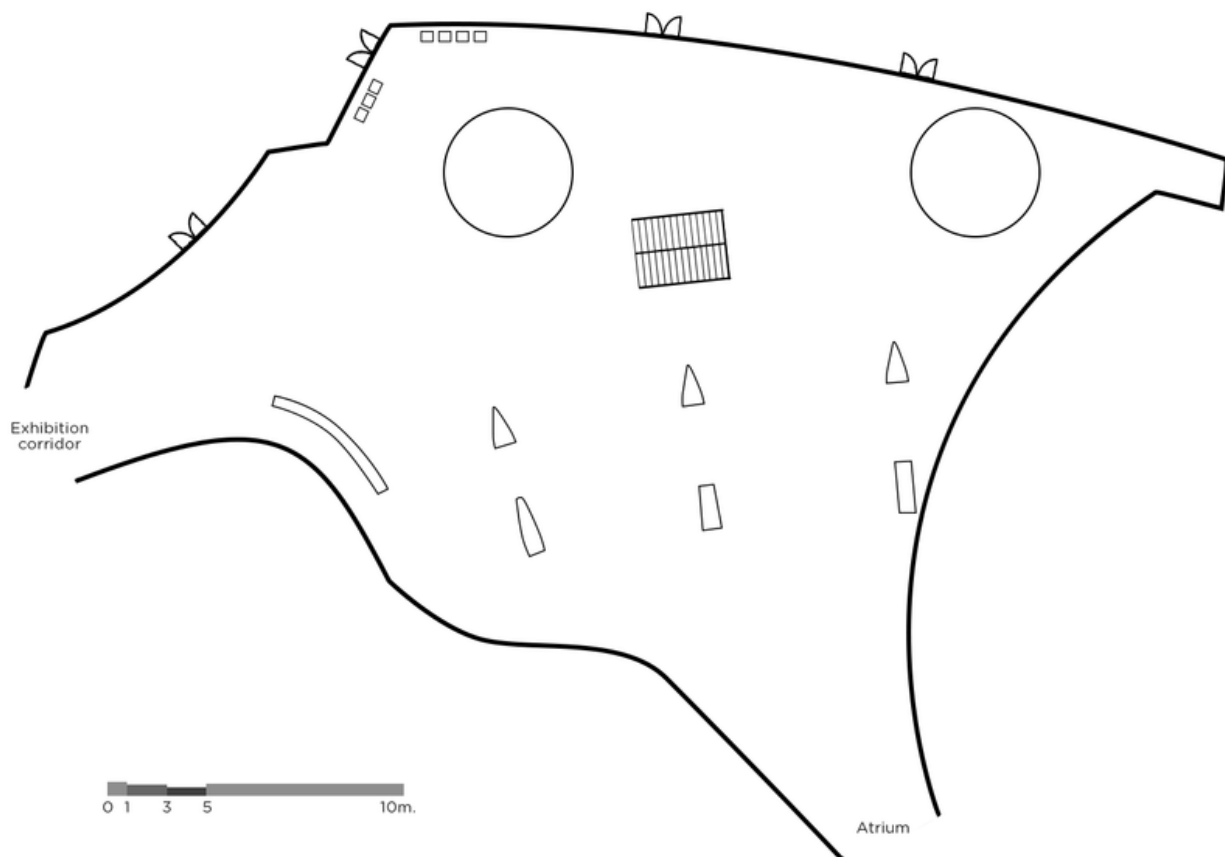

Entrance Hall

13 500 sq ft (1350 m²)

As soon as they enter the Biodôme, your guests will be amazed by the view from the lobby. The huge open space showcases the building's architecture thanks to its sober, modern, stripped-down design. Between its slanted concrete columns and magnificent white wall, the lobby provides a spectacular setting for your most prestigious events. The vast multifunctional space lends itself to a wide variety of configurations and is sure to meet your needs for a wonderful evening.

Capacity

- Banquet : 250
- Conference : 300
- Cocktail : 500

Catering room

No catering room is available nearby. Caterer will need to set up directly in the room and bring their own equipment.

Available furniture

- 20 rectangular tables (6' x 2.5')
- 14 cocktail square tables (23")
- 28 bar chairs
- 180 school-type chairs
- Plexiglas lectern
- Modular stage
- Portable coat racks

Technical specifications

- Ambient lighting
- Three 70" TV screens with Mac mini
- Sound system with speakers on floor stands and microphones

Detailed list available on request.

Some restrictions may apply to ensure the welfare of the animals.