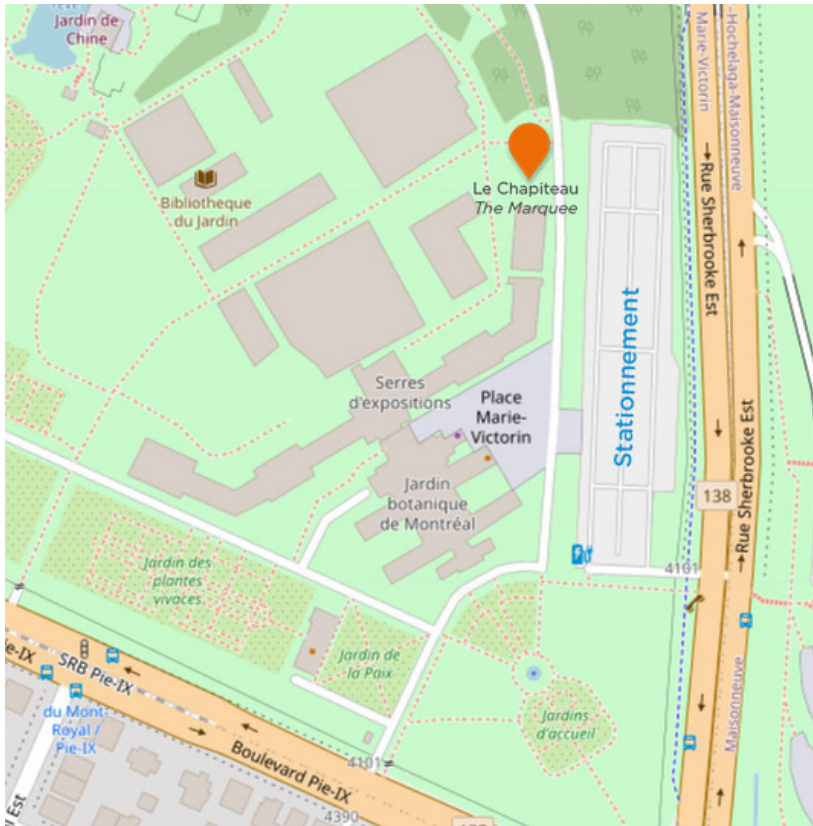

Access and delivery

Address

Jardin botanique
4101 Sherbrooke East St
Montréal, QC, H1X 2B2

Station Pie-IX - 5 minute walk

139 Pie-IX
185 Sherbrooke East

Pie-IX / Sherbrooke

Parking

4101 Sherbrooke East St (12,50\$/day)

Delivery

4101 Sherbrooke East St (small packages)
4567 Pie-IX blvd (large packages)

Please notify the Room Rental Service for any expected delivery.

The Marquee  
2 400 sq ft (240 m²)

Located within the Jardin botanique, a few steps from the Rose Garden, The Marquee offers an exceptional setting for private or corporate events (banquets, cocktails, lunches). It is easily accessible from the main entrance to the Jardin botanique, and your guests will enjoy the beauty of the surrounding gardens.